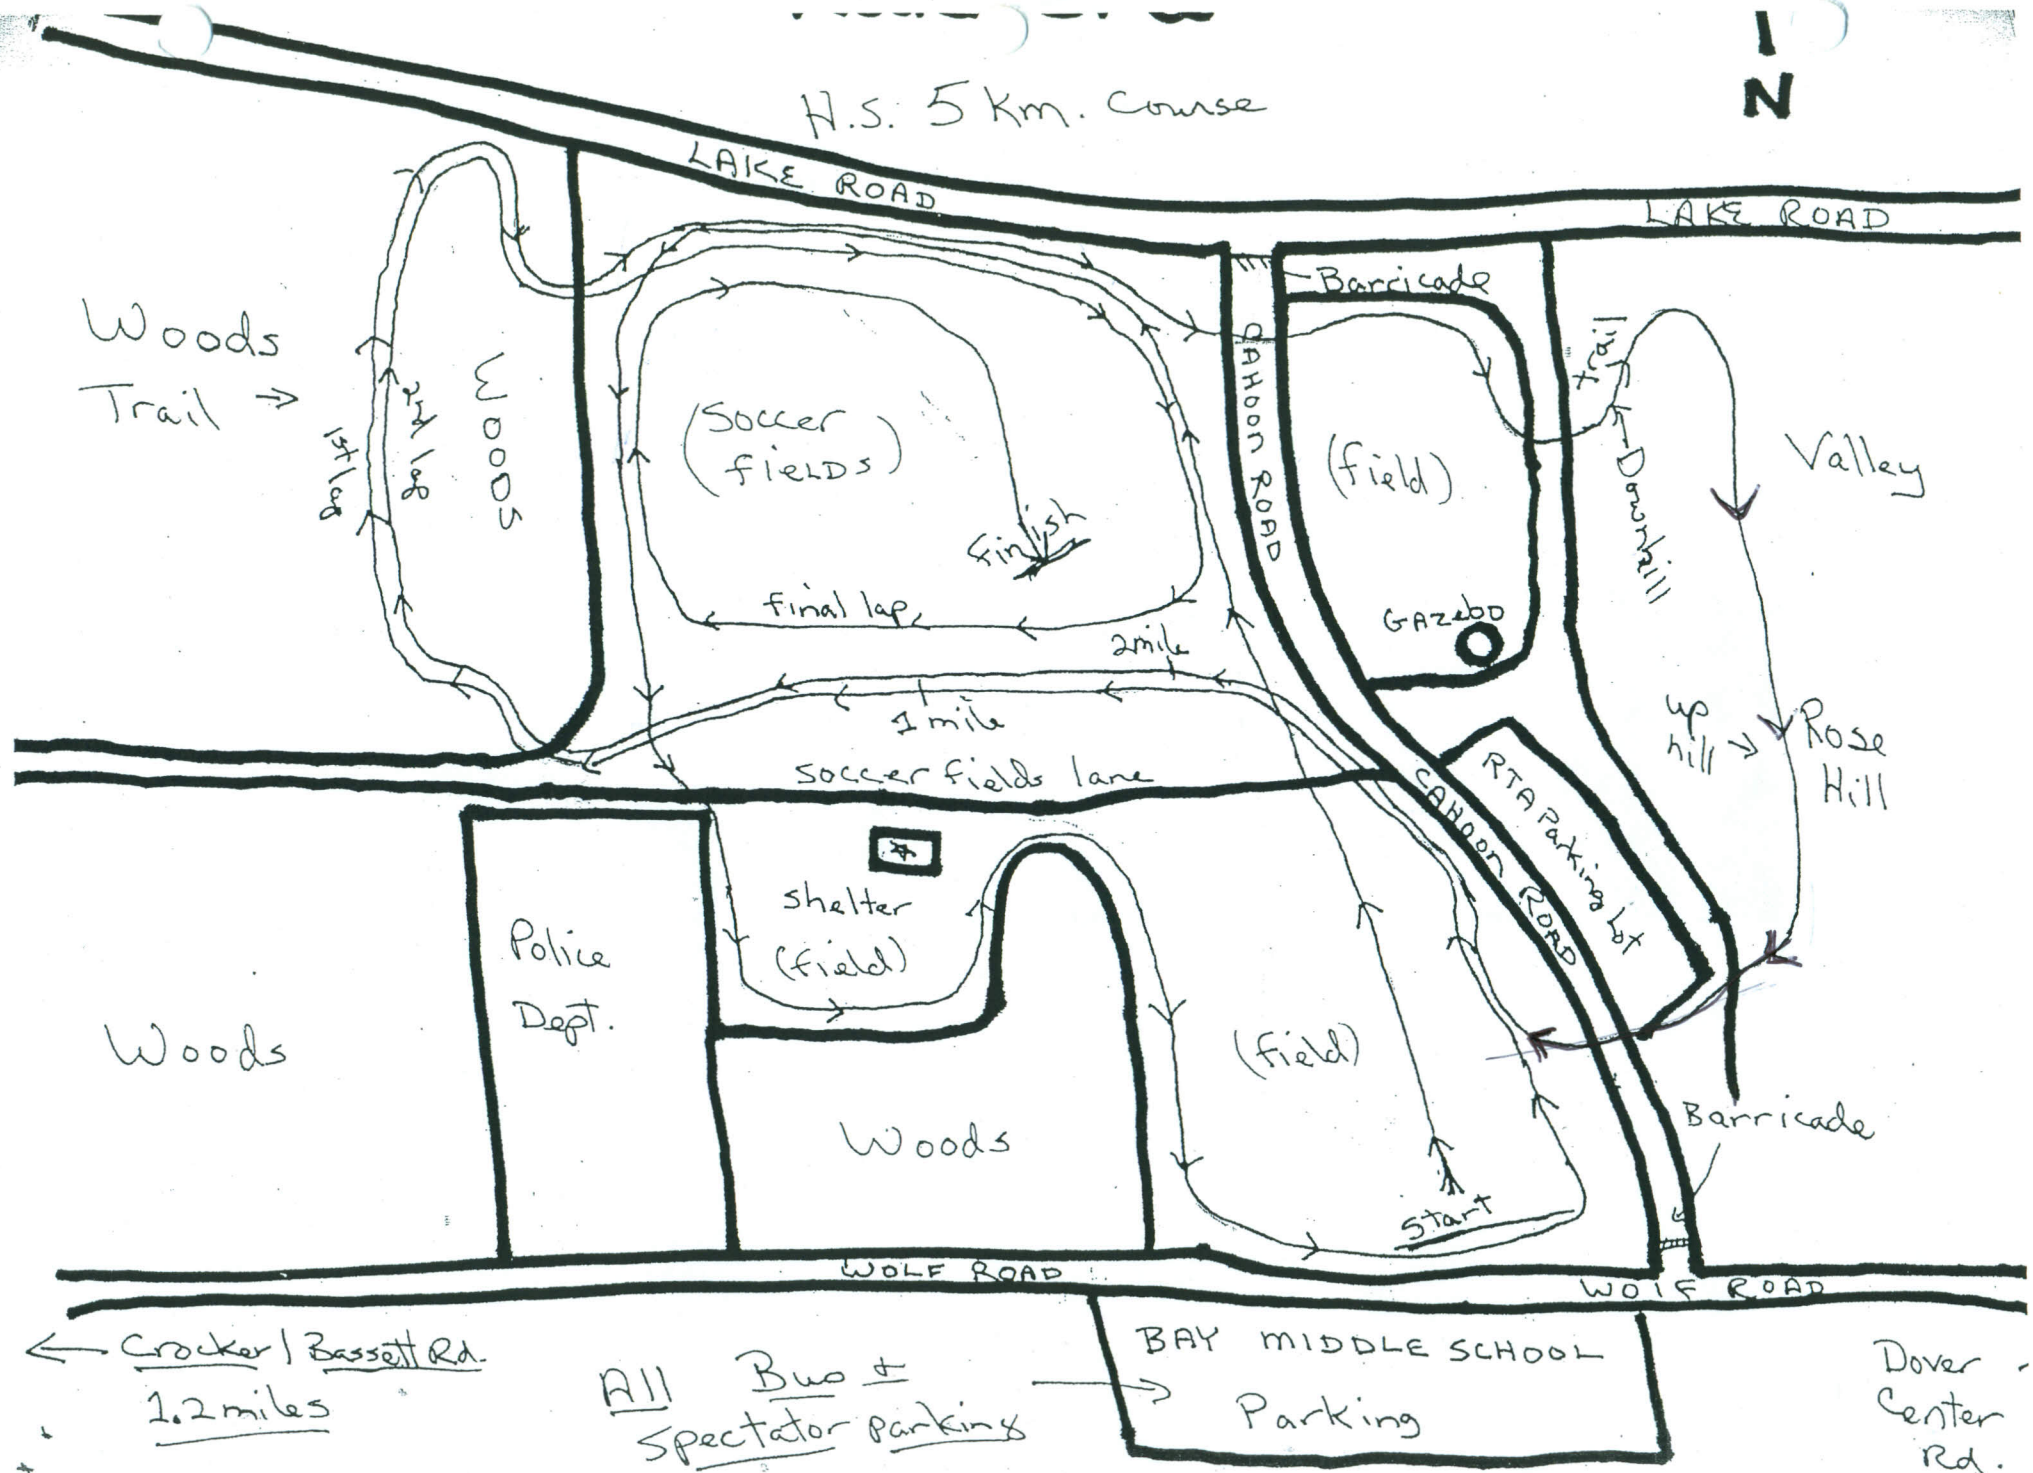

N

H.S. 5 Km. Course

← Crocker/Bassett Rd.
1.2 miles

All Bus +
Spectator parking

BAY MIDDLE SCHOOL
Parking

Dover
Center
Rd.